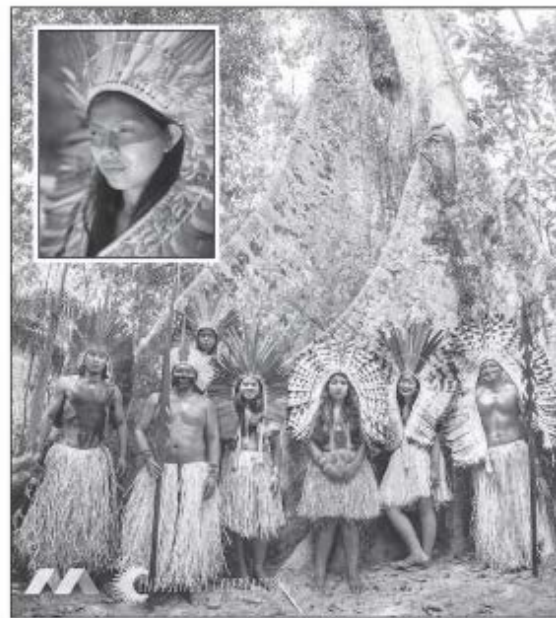

Yawanawá Tribe of Amazon to perform songs, dances

BY GARY ALAN RUSE

The never-before-seen rituals of the Yawanawá Tribe of the Brazilian Amazon will be brought to the Miami Theater Center (MTC) MainStage for a weekend-long celebration, Sept. 29-Oct. 1. The Yawanawá will share their sacred songs, ancestral dance, language, and spiritual heritage.

Besides the "Journey to Mutum" performance at MTC, 9806 NE Second Ave. in Miami Shores, there also will be a fundraising "Dinner for Mutum" and a Family Day to be held at the grounds of The Kampong, 4013 Douglas Rd. in Coconut Grove.

Family Day presents an opportunity for attendees to interact with the Yawanawá through song and dance. Also included will be jewelry making, body painting and games, for an all-ages family event.

Stephanie Ansin, MTC's founder and artistic director, said that MTC has been able to embark on its program of Indigenous Initiatives thanks to the support of the National Endowment for the Arts.

"We are very grateful for the collaboration of all of our partners and for the NEA's support in helping us build relationships with Indigenous people from this continent and others," Ansin said.

Proceeds will benefit the establishment of the Traditional School of Mutum (TSM) in the Mutum Village of Acre, Brazil for Yawanawá children ages 7-14.

For tickets or information call 305-751-9550.

and Score Report

- Official test materials
- Small Group
- Private Tutoring
- Proctored Exams

786.273.PREP

www.prepsmart.net - info@prepsmart.net

<http://communitynewspapers.com/archive/south-miami/>

9 / 13 / 2016

PRINT | Miami's Community Newspapers | South Miami News | Gary Alan Ruse

Circulation: 16,000